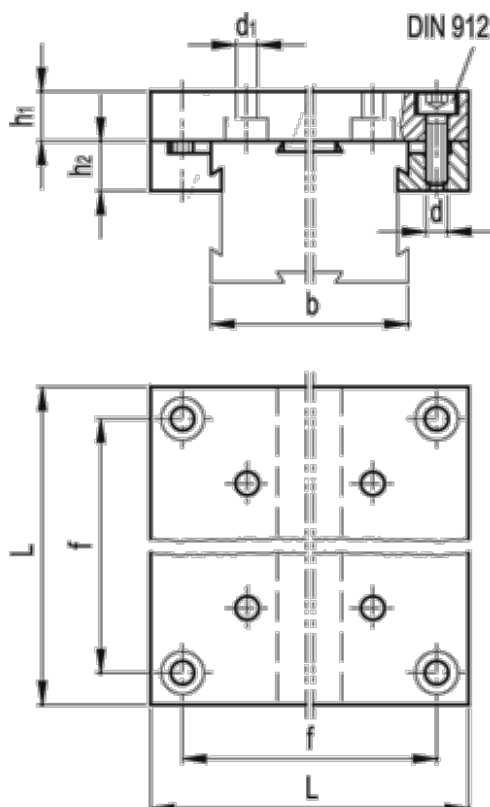

Article number: 20790091

Description: Mounting plates GN 900.4-120-145-B

Measures

b = 120

d = M5

d1 = 5.5

f = 131.8

h1 = 16

h2 = 13.8

L = 145

Note = For GN 900.6-80